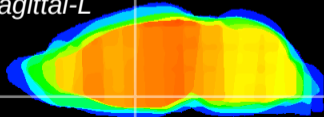

Coronal

Sagittal-R

Sagittal-L

ViBriSm: CX13256
Horizontal

SPa dorsal