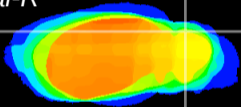

Coronal

Sagittal-R

Sagittal-L

ViBriSm: CX13260
Horizontal

Cb lobe