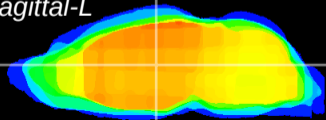

Coronal

Sagittal-R

Sagittal-L

ViBrism: CX13260
Horizontal

MD