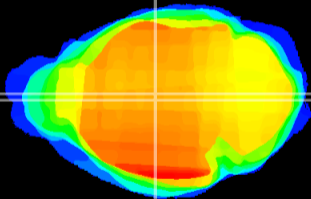

Coronal

Sagittal-R

Sagittal-L

ViBrism: CX13260
Horizontal

MD