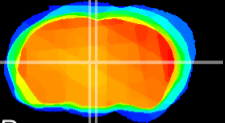

Coronal

Sagittal-R

Sagittal-L

ViBrism: CX13260
Horizontal

MD