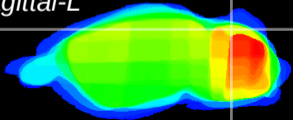

Coronal

Sagittal-R

Sagittal-L

ViBrism: CX13266
Horizontal

Cb lobe