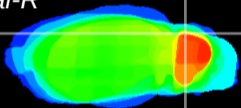

Coronal

Sagittal-R

Sagittal-L

ViBrism: CX13266
Horizontal

Cb lobe