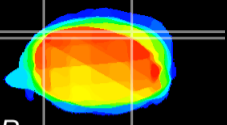

Coronal

Sagittal-R

Sagittal-L

ViBrism: CX13266
Horizontal

Cb lobe