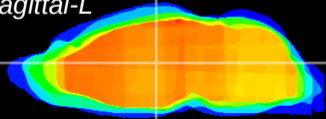

Coronal

Sagittal-R

Sagittal-L

ViBrism: CX13268
Horizontal

MD