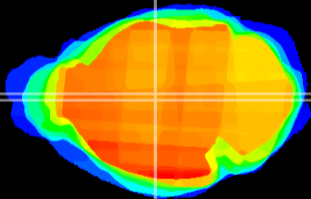

Coronal

Sagittal-R

Sagittal-L

ViBrism: CX13268
Horizontal

MD