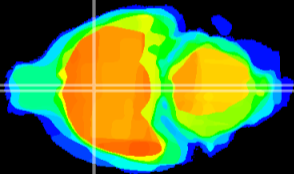

Coronal

Sagittal-R

Sagittal-L

ViBrism: CX13268
Horizontal

MPA