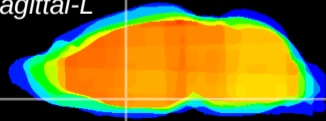

Coronal

Sagittal-R

Sagittal-L

ViBrism: CX13268
Horizontal

MPA