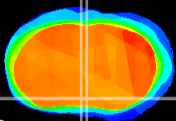

Coronal

Sagittal-R

Sagittal-L

ViBrism: CX13268
Horizontal

MPA