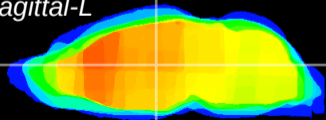

Coronal

Sagittal-R

Sagittal-L

ViBrism: CX13271
Horizontal

MD