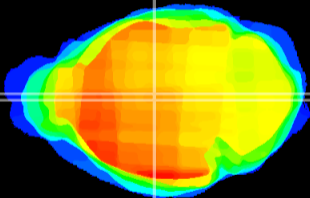

Coronal

Sagittal-R

Sagittal-L

ViBrism: CX13271
Horizontal

MD