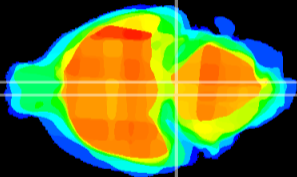

Coronal

Sagittal-R

Sagittal-L

ViBrism: CX13272
Horizontal

Pn