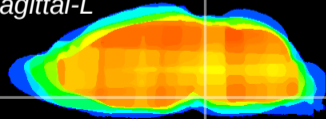

Coronal

Sagittal-R

Sagittal-L

ViBrism: CX13272
Horizontal

Pn