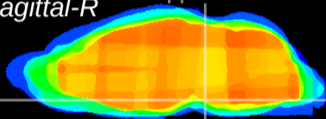

Coronal

Sagittal-R

Sagittal-L

ViBrism: CX13272
Horizontal

Pn