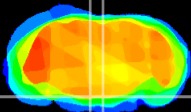

Coronal

Sagittal-R

Sagittal-L

ViBrism: CX13272
Horizontal

Pn