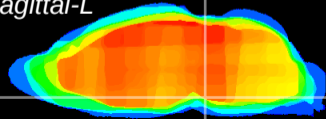

Coronal

Sagittal-R

Sagittal-L

ViBrism: CX13279
Horizontal

Pn