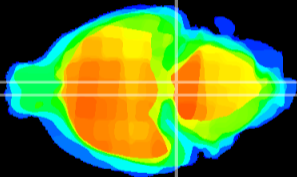

Coronal

Sagittal-R

Sagittal-L

ViBrism: CX13279
Horizontal

Pn