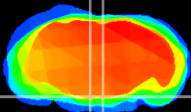

Coronal

Sagittal-R

Sagittal-L

ViBrism: CX13279
Horizontal

Pn