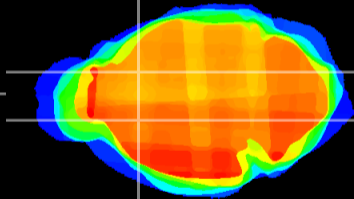

Coronal

Sagittal-R

Sagittal-L

ViBrisM: CX13280
Horizontal

CPu medial