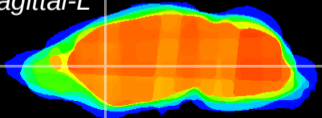

Coronal

Sagittal-R

Sagittal-L

ViBrisM: CX13280
Horizontal

CPu medial