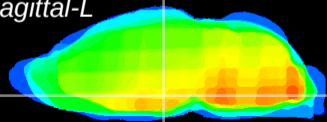

Coronal

Sagittal-R

Sagittal-L

ViBrism: CX13281
Horizontal

DM