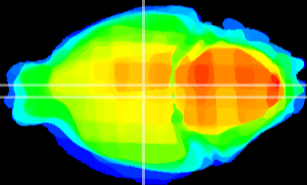

Coronal

Sagittal-R

Sagittal-L

ViBrism: CX13281
Horizontal

DM