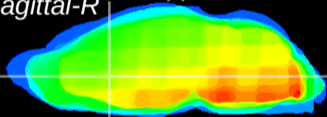

Coronal

Sagittal-R

Sagittal-L

ViBrism: CX13281
Horizontal

LS