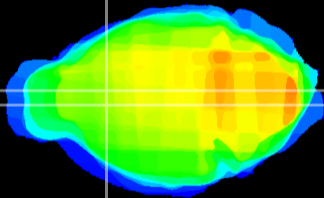

Coronal

Sagittal-R

Sagittal-L

ViBrism: CX13281
Horizontal

LS