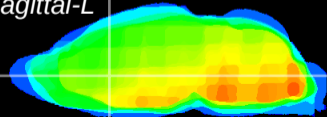

Coronal

Sagittal-R

Sagittal-L

ViBrism: CX13281
Horizontal

LS