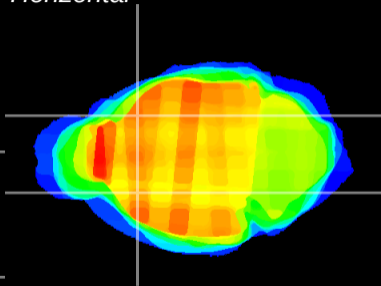

Coronal

Sagittal-R

Sagittal-L

ViBrism: CX13287
Horizontal

CPU lateral