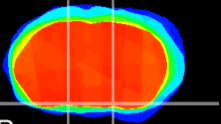

Coronal

Sagittal-R

Sagittal-L

ViBrism: CX13288
Horizontal

S0