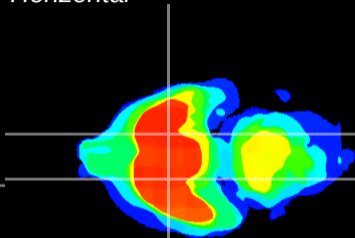

Coronal

Sagittal-R

Sagittal-L

ViBrism: CX13288
Horizontal

S0