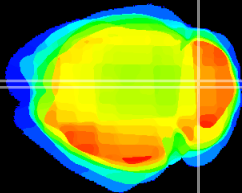

Coronal

Sagittal-R

Sagittal-L

ViBrism: CX13297
Horizontal

Cb vermis