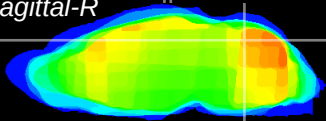

Coronal

Sagittal-R

Sagittal-L

ViBrism: CX13297
Horizontal

Cb vermis