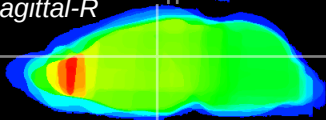

Coronal

Sagittal-R

Sagittal-L

ViBrism: CX13300
Horizontal

Hb