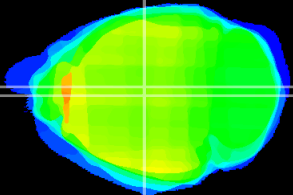

Coronal

Sagittal-R

Sagittal-L

ViBrism: CX13300
Horizontal

Hb