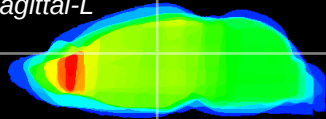

Coronal

Sagittal-R

Sagittal-L

ViBrism: CX13300
Horizontal

Hb