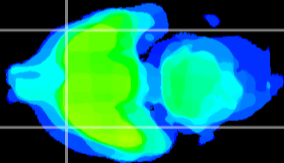

Coronal

Sagittal-R

Sagittal-L

ViBrism: CX13300
Horizontal

Pir