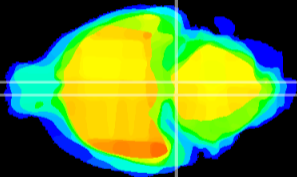

Coronal

Sagittal-R

Sagittal-L

ViBrism: CX13301
Horizontal

Pn