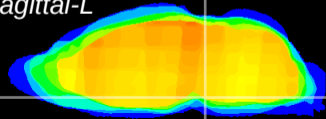

Coronal

Sagittal-R

Sagittal-L

ViBrism: CX13301
Horizontal

Pn