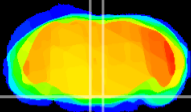

Coronal

Sagittal-R

Sagittal-L

ViBrism: CX13301
Horizontal

Pn