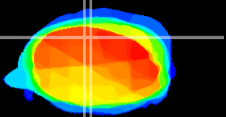

Coronal

Sagittal-R

Sagittal-L

ViBrism: CX13304
Horizontal

Cb vermis