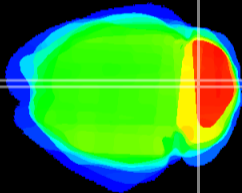

Coronal

Sagittal-R

Sagittal-L

ViBrism: CX13304
Horizontal

Cb vermis