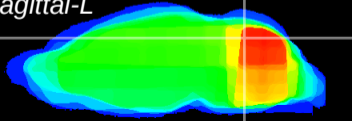

Coronal

Sagittal-R

Sagittal-L

ViBrism: CX13304
Horizontal

Cb vermis