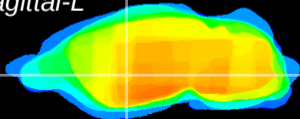

Coronal

Sagittal-R

Sagittal-L

ViBriSM: CX13305
Horizontal

GP