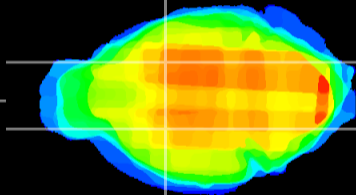

Coronal

Sagittal-R

Sagittal-L

ViBriSM: CX13305
Horizontal

GP