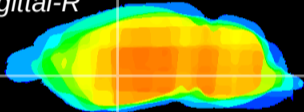

Coronal

Sagittal-R

Sagittal-L

ViBriSM: CX13305
Horizontal

GP