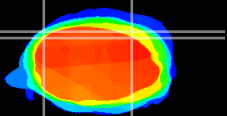

Coronal

Sagittal-R

Sagittal-L

ViBrism: CX13307
Horizontal

Cb lobe