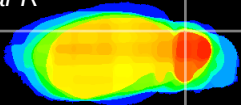

Coronal

Sagittal-R

Sagittal-L

ViBrism: CX13307
Horizontal

Cb lobe