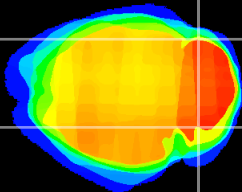

Coronal

Sagittal-R

Sagittal-L

ViBrism: CX13307
Horizontal

Cb lobe