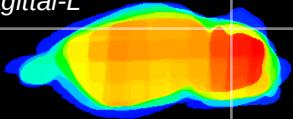

Coronal

Sagittal-R

Sagittal-L

ViBrism: CX13307
Horizontal

Cb lobe