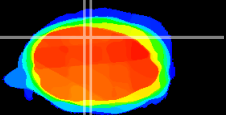

Coronal

Sagittal-R

Sagittal-L

ViBrism: CX13307
Horizontal

Cb vermis