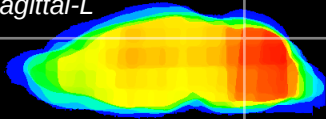

Coronal

Sagittal-R

Sagittal-L

ViBrism: CX13307
Horizontal

Cb vermis