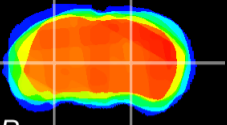

Coronal

Sagittal-R

Sagittal-L

ViBrism: CX13309
Horizontal

MG