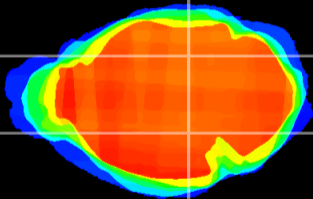

Coronal

Sagittal-R

Sagittal-L

ViBrism: CX13309
Horizontal

MG