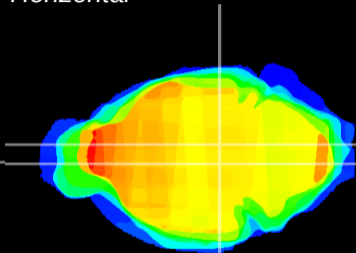

Coronal

Sagittal-R

Sagittal-L

ViBrism: CX13311
Horizontal

VTA