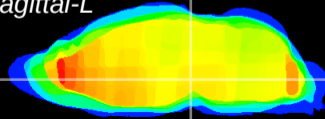

Coronal

Sagittal-R

Sagittal-L

ViBrism: CX13311
Horizontal

VTA