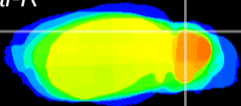

Coronal

Sagittal-R

Sagittal-L

ViBrism: CX13312
Horizontal

Cb lobe