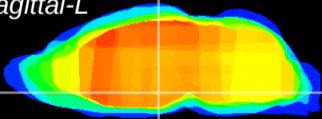

Coronal

Sagittal-R

Sagittal-L

ViBrism: CX13313
Horizontal

DM