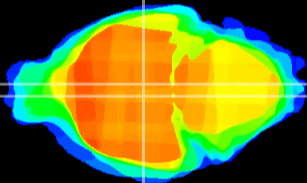

Coronal

Sagittal-R

Sagittal-L

ViBrism: CX13313
Horizontal

DM