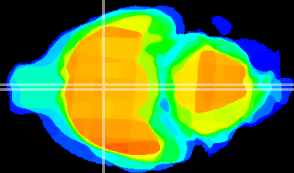

Coronal

Sagittal-R

Sagittal-L

ViBrism: CX13314  
Horizontal

SPa ventral