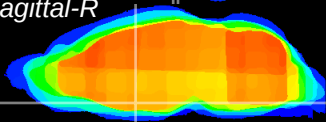

Coronal

Sagittal-R

Sagittal-L

ViBrism: CX13314  
Horizontal

SPa ventral