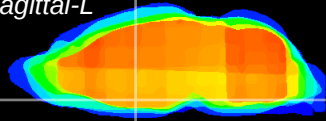

Coronal

Sagittal-R

Sagittal-L

ViBrism: CX13314  
Horizontal

SPa ventral