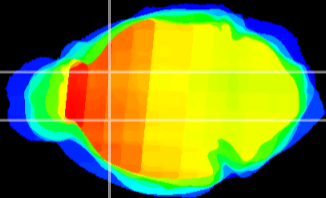

Coronal

Sagittal-R

Sagittal-L

ViBriSM: CX13315
Horizontal

CPU medial