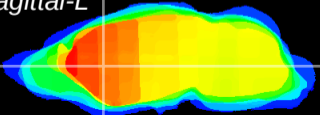

Coronal

Sagittal-R

Sagittal-L

ViBriSM: CX13315
Horizontal

CPU medial