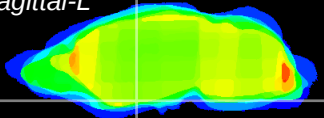

Coronal

Sagittal-R

Sagittal-L

ViBrism: CX13316
Horizontal

S0