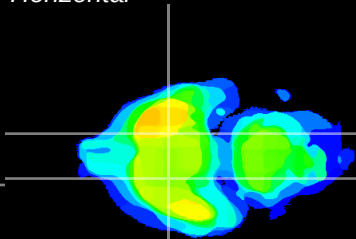

Coronal

Sagittal-R

Sagittal-L

ViBrism: CX13316
Horizontal

S0