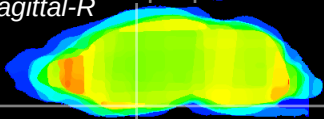

Coronal

Sagittal-R

Sagittal-L

ViBrism: CX13316
Horizontal

S0