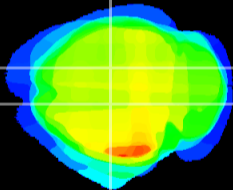

Coronal

Sagittal-R

Sagittal-L

ViBrism: CX13322
Horizontal

CA1