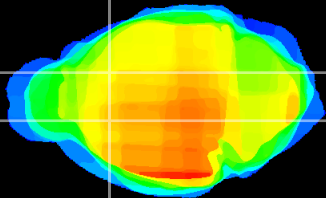

Coronal

Sagittal-R

Sagittal-L

ViBriSM: CX13330
Horizontal

CPU medial