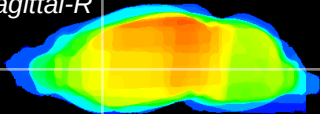

Coronal

Sagittal-R

Sagittal-L

ViBriSM: CX13330
Horizontal

CPU medial