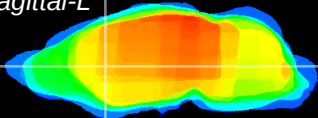

Coronal

Sagittal-R

Sagittal-L

ViBriSM: CX13330
Horizontal

CPU medial