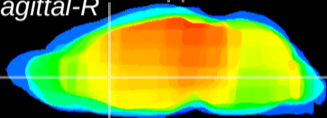

Coronal

Sagittal-R

Sagittal-L

ViBrism: CX13330
Horizontal

LS