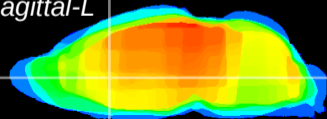

Coronal

Sagittal-R

Sagittal-L

ViBrism: CX13330
Horizontal

LS