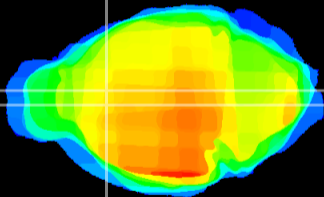

Coronal

Sagittal-R

Sagittal-L

ViBrism: CX13330
Horizontal

LS