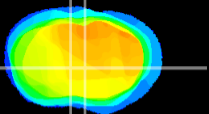

Coronal

Sagittal-R

Sagittal-L

ViBrism: CX13330
Horizontal

LS