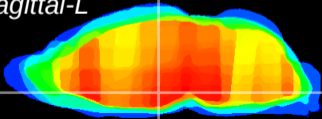

Coronal

Sagittal-R

Sagittal-L

ViBrism: CX13332
Horizontal

DM