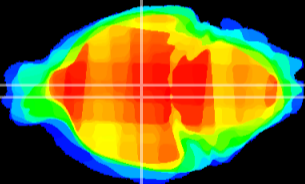

Coronal

Sagittal-R

Sagittal-L

ViBrism: CX13332
Horizontal

DM