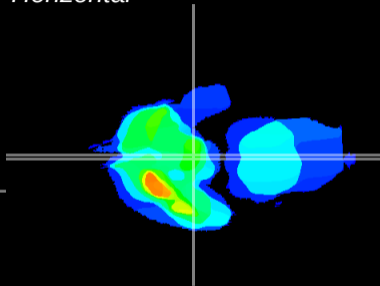

Coronal

Sagittal-R

Sagittal-L

ViBrism: CX13340
Horizontal

ME