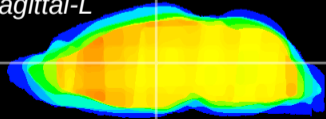

Coronal

Sagittal-R

Sagittal-L

ViBrism: CX13349
Horizontal

MD