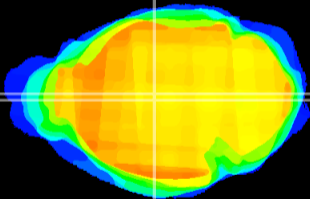

Coronal

Sagittal-R

Sagittal-L

ViBrism: CX13349
Horizontal

MD