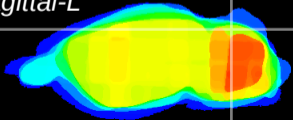

Coronal

Sagittal-R

Sagittal-L

ViBrism: CX13350
Horizontal

Cb lobe