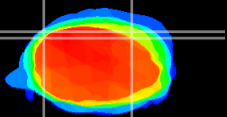

Coronal

Sagittal-R

Sagittal-L

ViBrism: CX13350
Horizontal

Cb lobe