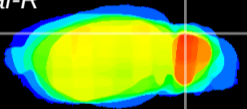

Coronal

Sagittal-R

Sagittal-L

ViBrism: CX13350
Horizontal

Cb lobe