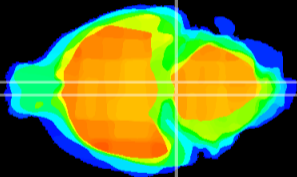

Coronal

Sagittal-R

Sagittal-L

ViBrism: CX13351
Horizontal

Pn