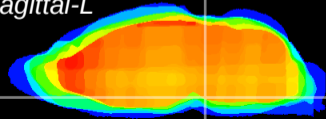

Coronal

Sagittal-R

Sagittal-L

ViBrism: CX13351
Horizontal

Pn