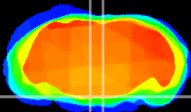

Coronal

Sagittal-R

Sagittal-L

ViBrism: CX13351
Horizontal

Pn