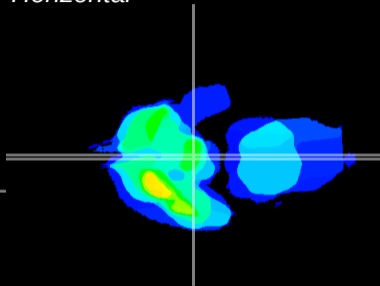

Coronal

Sagittal-R

Sagittal-L

ViBrism: CX13352
Horizontal

ME