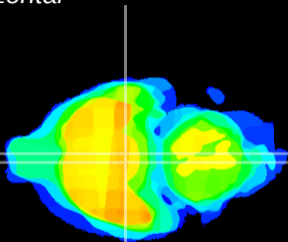

Coronal

Sagittal-R

Sagittal-L

ViBrism: CX13355
Horizontal

VMH