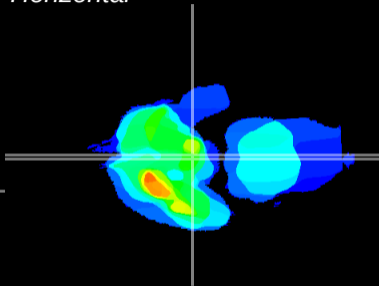

Coronal

Sagittal-R

Sagittal-L

ViBrism: CX13360
Horizontal

ME