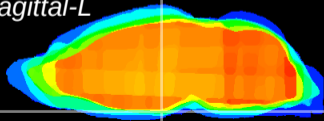

Coronal

Sagittal-R

Sagittal-L

ViBrism: CX13360
Horizontal

ME