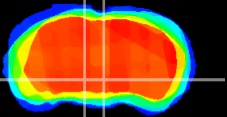

Coronal

Sagittal-R

Sagittal-L

ViBrism: CX13362
Horizontal

VTA