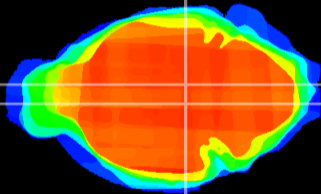

Coronal

Sagittal-R

Sagittal-L

ViBrism: CX13362
Horizontal

VTA