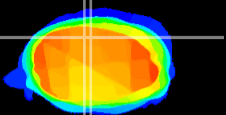

Coronal

Sagittal-R

Sagittal-L

ViBrism: CX13366
Horizontal

Cb vermis