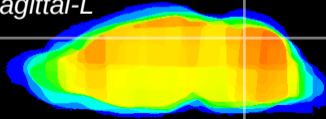

Coronal

Sagittal-R

Sagittal-L

ViBrism: CX13366
Horizontal

Cb vermis