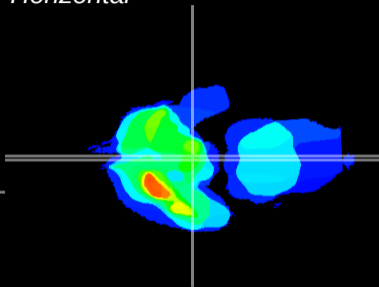

Coronal

Sagittal-R

Sagittal-L

ViBrism: CX13370
Horizontal

ME