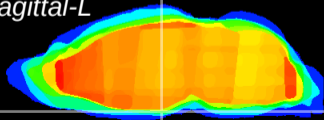

Coronal

Sagittal-R

Sagittal-L

ViBrism: CX13370
Horizontal

ME