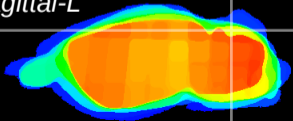

Coronal

Sagittal-R

Sagittal-L

ViBrism: CX13373
Horizontal

Cb lobe