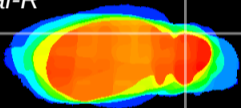

Coronal

Sagittal-R

Sagittal-L

ViBrism: CX13373
Horizontal

Cb lobe