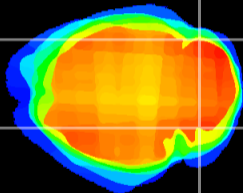

Coronal

Sagittal-R

Sagittal-L

ViBrism: CX13373
Horizontal

Cb lobe