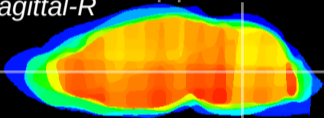

Coronal

Sagittal-R

Sagittal-L

ViBriSM: CX13376  
Horizontal

MVe