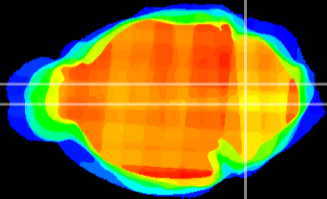

Coronal

Sagittal-R

Sagittal-L

ViBriSM: CX13376  
Horizontal

MVe