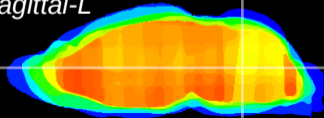

Coronal

Sagittal-R

Sagittal-L

ViBriSM: CX13376  
Horizontal

MVe