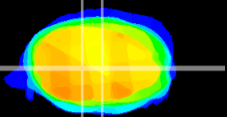

Coronal

Sagittal-R

Sagittal-L

ViBriSM: CX13376  
Horizontal

MVe