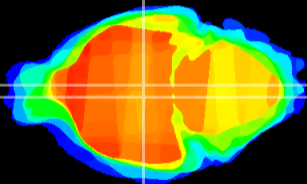

Coronal

Sagittal-R

Sagittal-L

ViBrism: CX13378
Horizontal

DM