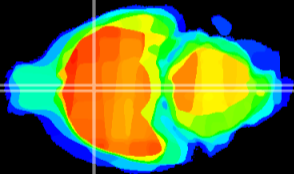

Coronal

Sagittal-R

Sagittal-L

ViBrism: CX13378
Horizontal

MPA