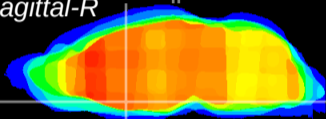

Coronal

Sagittal-R

Sagittal-L

ViBrism: CX13378
Horizontal

MPA