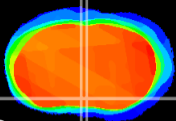

Coronal

Sagittal-R

Sagittal-L

ViBrism: CX13378
Horizontal

MPA