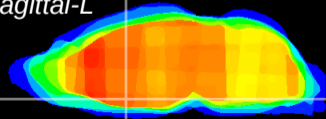

Coronal

Sagittal-R

Sagittal-L

ViBrism: CX13378
Horizontal

MPA