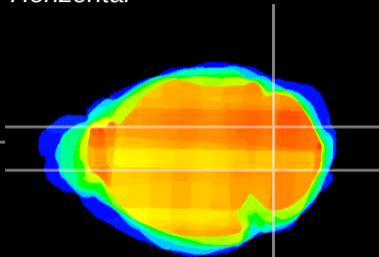

Coronal

Sagittal-R

Sagittal-L

ViBrism: CX13379
Horizontal

Cb nucleus