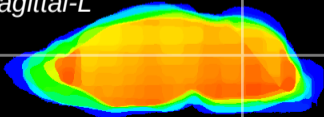

Coronal

Sagittal-R

Sagittal-L

ViBrism: CX13379
Horizontal

Cb nucleus