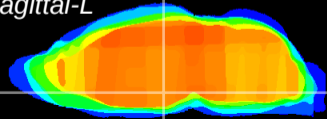

Coronal

Sagittal-R

Sagittal-L

ViBrism: CX13383
Horizontal

DM