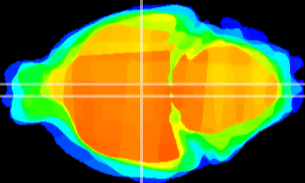

Coronal

Sagittal-R

Sagittal-L

ViBrism: CX13383
Horizontal

DM