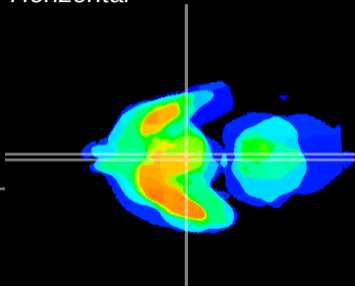

Coronal

Sagittal-R

Sagittal-L

ViBrism: CX13387
Horizontal

Arc